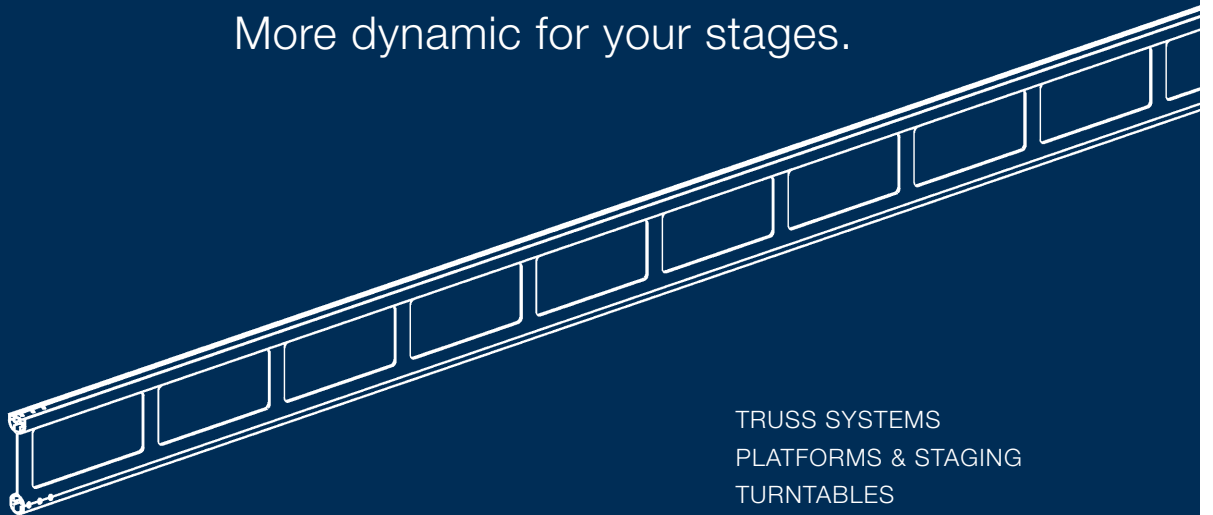

Teatro del Lago, Frutillar, Chile

HOAC[®] StarTrack.
More dynamic for your stages.

TRUSS SYSTEMS
PLATFORMS & STAGING
TURNTABLES
MOBILE STAGE WAGONS
GRANDSTANDS
STAGE DESIGN

FLY BAR SYSTEMS

TRACK SYSTEMS
MOBILE BALLET FLOOR
MOBILE ACOUSTIC SHELLS

HOAC[®]
Stage Technology

HOAC® StarTrack.

Discover the new mobility.

HOAC® StarTrack, our extreme light fly bar made out of non welded Aluminium profil for heavy load capacity gives you more features on stage. The fly bar is designed for flying light, curtain and decoration on stage. The bottom chord adapts all standard suspensions.

Advantages

- > Light weight and sturdy Aluminium fly bar
- > Extruded profile for higher load compared to welded constructions
- > Easy fixing of Connection boxes, wire connectors, etc.
- > Integrated metric or inch scale
- > HOAC® carriage for horizontal move
- > Integration of curtain track
- > Other designs possible

HOAC® StarTrack | The profiles have a maximum length of 8 m. Connection of several profiles with our special connector set and seamless transition lengths up to 26 m and more can be achieved.

HOAC® StarTrack | Available in different sizes. Wire connectors, plug box or connection boxes can easily be fixed into the track in the upper chord with standard M10 nuts and bolts. The 60 mm bottom chord has an integrated curtain track.